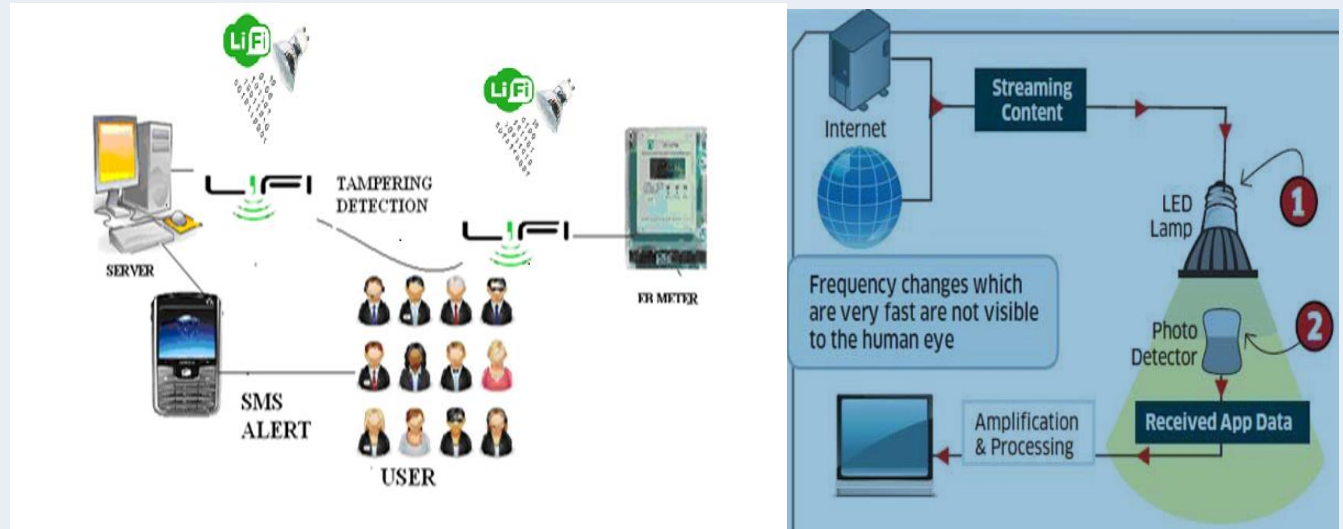

REQUIREMENTS

1. Embedded Hardware
2. EB Meter
3. Raspberry PI / PIC Micro Controller
4. LiFi / Zigbee Communication

SYSTEM ARCHITECTURE

BENIFITS

1. No manual Process of Taking Reading in House physically is required.
2. Automatic Tampering Detection is achieved
3. It takes very less time for downloading movies, games, music
4. Li-Fi removes the limitations that have been put on the user by the Wi-Fi
5. Using this application easily calculate the EB Reading and Amount to be paid and updates to the User via SMS Alert.